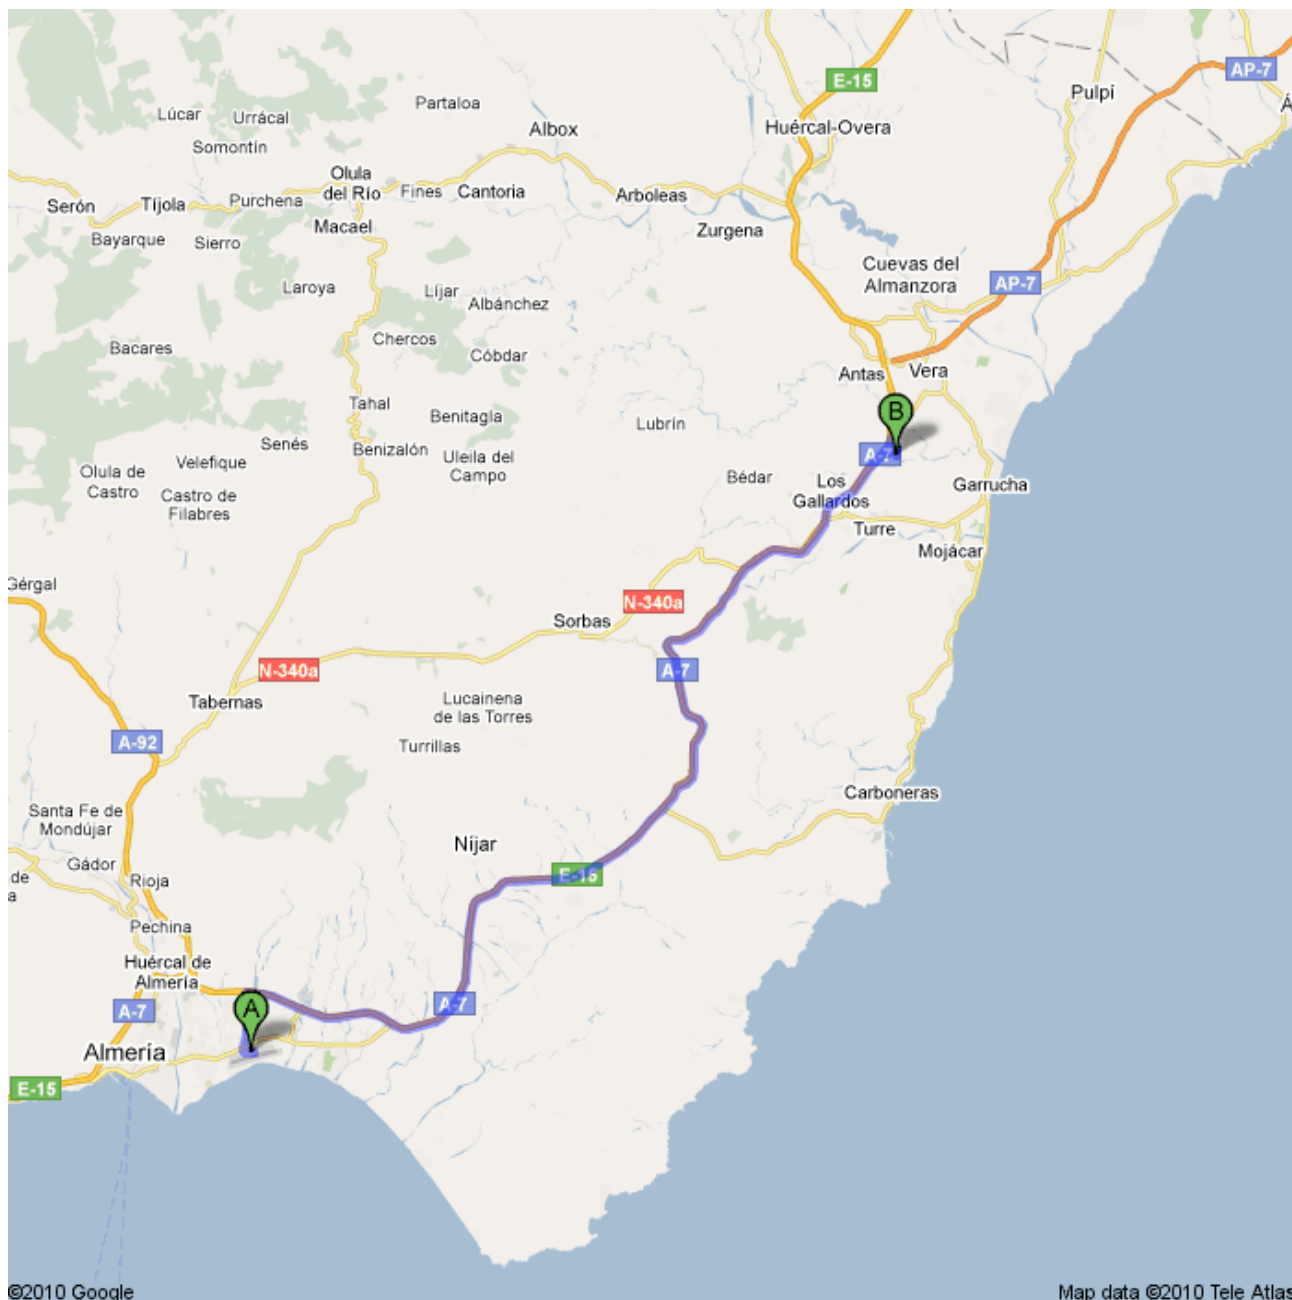

Directions to Hotel Valle Del Este

Urbanizacion Valle Del Este Resort, 1, 04620 Vera, España - 950 548 600

79.0 km – about 57 mins

©2010 Google

Map data ©2010 Tele Atlas

 Almería Airport (LEI), 04120 Almeria, Spain

	1. Head east	go 240 m total 240 m
	2. Turn left	go 8 m total 250 m
	3. Take the 1st left About 1 min	go 240 m total 500 m
	4. Turn right toward E-15/A-7 Go through 3 roundabouts About 6 mins	go 4.8 km total 5.2 km
	5. At the roundabout, take the 1st exit onto the E-15/A-7 ramp to Murcia	go 240 m total 5.5 km
	6. Merge onto E-15/A-7 About 43 mins	go 70.8 km total 76.3 km
	7. Take exit 529 toward Vera	go 350 m total 76.6 km
	8. At the roundabout, take the 1st exit	go 50 m total 76.7 km
	9. At the roundabout, take the 1st exit About 1 min	go 750 m total 77.4 km
	10. Continue straight onto Calle de Sierra Almagrera About 1 min	go 450 m total 77.8 km
	11. Turn left at Calle de la Sierra de Cabrera Go through 1 roundabout	go 210 m total 78.0 km
	12. At the roundabout, take the 2nd exit onto Calle de la Sierra de María About 1 min	go 300 m total 78.3 km
	13. At the roundabout, take the 2nd exit onto Calle del Valle del Almanzora About 1 min	go 650 m total 79.0 km
	14. Enter the roundabout	go 31 m total 79.0 km

 Hotel Valle Del Este
Urbanizacion Valle Del Este Resort, 1, 04620 Vera, España - 950 548 600

These directions are for planning purposes only. You may find that construction projects, traffic, weather, or other events may cause conditions to differ from the map results, and you should plan your route accordingly. You must obey all signs or notices regarding your route.

Map data ©2010 Tele Atlas